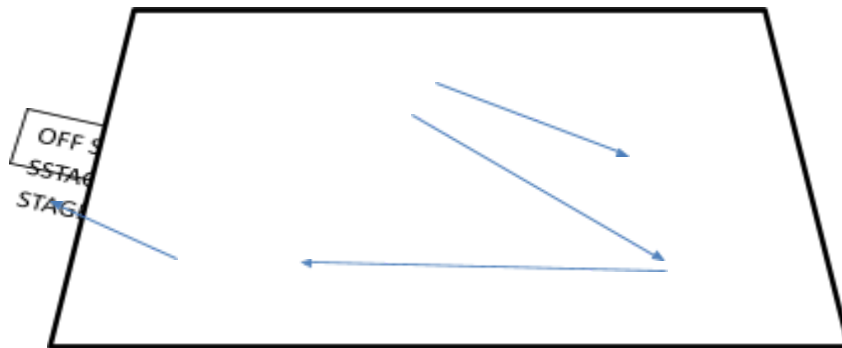

LITTLE MISS TROPICANA ROSE PAGEANT – INFORMATION SHEET

Ages: 0 – 13

Friday, March 1, 2024

Northwood High School Auditorium

AGES 0 - 10 WILL BE JUDGED IN SUNDAY DRESS/ATTIRE ONLY!!

AGES 11-13 WILL BE JUDGE IN FORMAL PAGEANT DRESSES

ON STAGE MODELING

Enter from back center – Marks will be at X's – Pause at X1 turn at X's 2 & 3 – Exit stage right

OPTIONAL PRACTICE – THURSDAY, FEB 29TH FROM 5 – 6 P.M.

Only 1 person per contestant up to age 4 will be allowed beyond the dressing area & back-stage during Pageant.